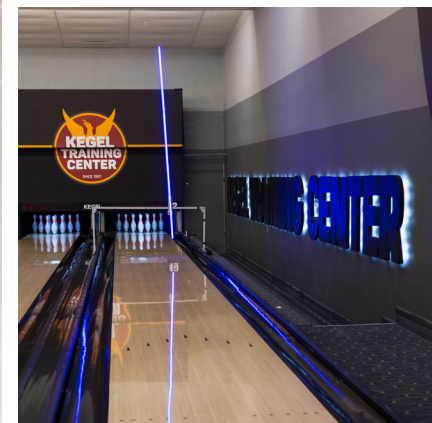

Optional Battery

Part Number: 157-8801