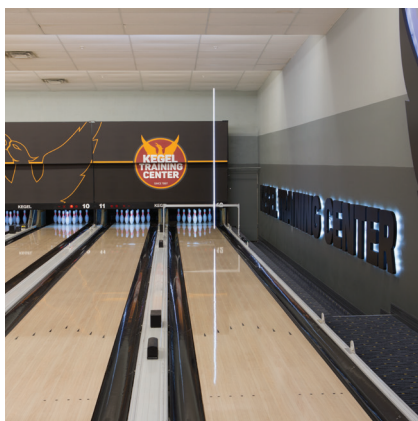

TORCH™

LANE TARGETING LIGHT

One of the most difficult things for a bowler to do is visualize the ball path from the foul line to the breakpoint. From entry level bowlers to the most advanced, the Torch allows bowlers to see the initial path of the bowling ball like no other product before.

The Torch is a simple light targeting tool used to help with accuracy and alignment. Using LED lights, it reflects a path of light on the lane to help you select the correct launch angle and hit your target time after time. As you move left and right, the light will change its position showing you exactly where you should throw the ball.

The Torch was designed to explain the aiming process in a way that can be easily understood by everyone. From children, to beginning bowlers, to special needs bowlers, the Torch is an easy and fun way to quickly improve this important fundamental skill.

TORCH BENEFITS

- Helps define a bowler's starting point
- Helps bowlers to see the laydown point
- Helps keep the swing path in-line with the target path
- Helps keep the head stable throughout the approach
- Shows how the target changes if a bowler drifts left or right